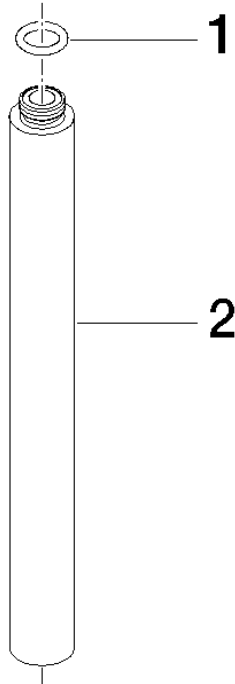

Extension for shower with fixed riser 200 mm - Durabronss (23kt Gold)

IMO

12 120 970

	Durabronss (23kt Gold)	12 120 970-09
	Brushed Light Gold	12 120 970-27

Fits: IMO, LULU, MADISON, MEM, TARA, CL.1, LISSÉ, VAIA, META, CYO

Extension for shower with fixed riser 200 mm - Durabronze (23kt Gold)

IMO

12 120 970

12 120 970

mm [inches]

12 120 970

Parts for other finishes can be found here: [Brushed Light Gold](#)

Spare parts list

No.	Item Number	Name	Quantity used	Delivery time
1	90 14 10 011 00 90	seal	1	2
2	09 24 04 180-09	extension	1	60