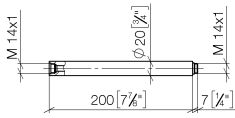

Extension for shower with fixed riser 200 mm - Durabronss (23kt Gold)

IMO

12 120 970

	Durabronss (23kt Gold)	12 120 970-09
	Brushed Light Gold	12 120 970-27

Fits: IMO, LULU, MADISON, MEM, TARA, CL.1, LISSÉ, VAIA, META, CYO

Extension for shower with fixed riser 200 mm - Durabronze (23kt Gold)

IMO

12 120 970

12 120 970

mm [inches]

12 120 970

Parts for other finishes can be found here: [Brushed Light Gold](#)

Spare parts list

No.	Item Number	Name	Quantity used	Delivery time
1	90 14 10 011 00 90	seal	1	2
2	09 24 04 180-09	extension	1	60